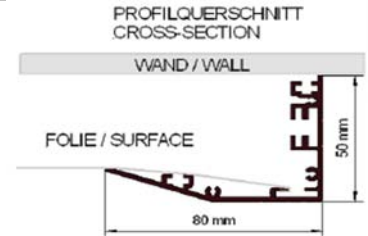

The DECOFRAME gives an elegant and professional appearance to your home cinema, conference room or any other permanent installation. Easily mounted and custom-made in the size of your choice.

A DECOFRAME ensures an absolute level and creaseless projection area with accurate borders. The elastic surface is hooked into the DECOFRAME by special plastic hooks.