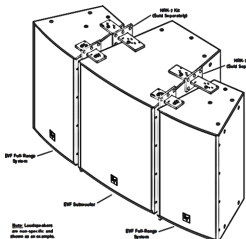

EVF Subwoofer Systems

12" & 15" EVS woofers, 400W RMS

NEW EVF-1121S-BLK	Single EVS12SB, 400W, passive/biamp, EVCOAT, black	793,00	952,00	EUR
NEW EVF-1151S-BLK	Single EVS15S, 400W, passive/biamp, EVCOAT, black	855,00	1.026,00	EUR
NEW EVF-1181S-BLK	Single EVS18S, 400W, passive/biamp, EVCOAT, black	937,00	1.124,00	EUR
! NEW EVF-2121S-BLK	Dual EVS12SB, 800W, passive/biamp, EVCOAT, black	1.300,00	1.560,00	EUR
! NEW EVF-2151D-BLK	Dual DVX3159, 1000W, passive/biamp, EVCOAT, black	1.450,00	1.740,00	EUR