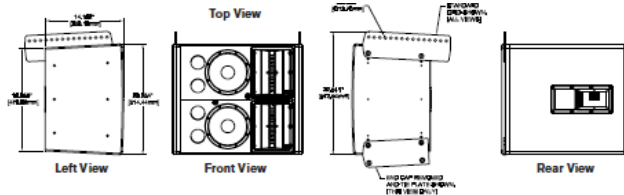

Model	Description	EUR Netto (ex. VAT)	Special EUR Netto	EUR + 20% DDS (incl. VAT)

Live For Sound
www.electrovoice.com

EVA Series - Expandable Vertical Array Systems

2 x EVS-2008 Woofer, 4 x DH2005 Compression Driver, 350W RMS

NEW EVA-2082/906-BLK	90° x 6°, EVCOAT, black	1.730,00	2.076,00	EUR
NEW EVA-2082/906-WHT	90° x 6°, EVCOAT, white	1.730,00	2.076,00	EUR
NEW EVA-2082/906-PIB	90° x 6°, EVCOAT, PI-weatherized, black	2.112,00	2.534,00	EUR
NEW EVA-2082/906-PIW	90° x 6°, EVCOAT, PI-weatherized, white	2.112,00	2.534,00	EUR
NEW EVA-2082/906-FGB	90° x 6°, Fiberglass, black	2.318,00	2.782,00	EUR
NEW EVA-2082/920-FGW	90° x 6°, Fiberglass, white	2.318,00	2.782,00	EUR
NEW EVA-2082/920-BLK	90° x 20°, EVCOAT, black	1.730,00	2.076,00	EUR
NEW EVA-2082/920-WHT	90° x 20°, EVCOAT, white	1.730,00	2.076,00	EUR
NEW EVA-2082/920-PIB	90° x 20°, EVCOAT, PI-weatherized, black	2.112,00	2.534,00	EUR
NEW EVA-2082/920-PIW	90° x 20°, EVCOAT, PI-weatherized, white	2.112,00	2.534,00	EUR
NEW EVA-2082/920-FGB	90° x 20°, Fiberglass, black	2.318,00	2.782,00	EUR
NEW EVA-2082/920-FGW	90° x 20°, Fiberglass, white	2.318,00	2.782,00	EUR
NEW EVA-2082/126-BLK	120° x 6°, EVCOAT, black	1.730,00	2.076,00	EUR
NEW EVA-2082/126-WHT	120° x 6°, EVCOAT, white	1.730,00	2.076,00	EUR
NEW EVA-2082/126-PIB	120° x 6°, EVCOAT, PI-weatherized, black	2.112,00	2.534,00	EUR
NEW EVA-2082/126-PIW	120° x 6°, EVCOAT, PI-weatherized, white	2.112,00	2.534,00	EUR
NEW EVA-2082/126-FGB	120° x 6°, Fiberglass, black	2.318,00	2.782,00	EUR
NEW EVA-2082/126-FGW	120° x 6°, Fiberglass, white	2.318,00	2.782,00	EUR
NEW EVA-2082/1220-BLK	120° x 20°, EVCOAT, black	1.730,00	2.076,00	EUR
NEW EVA-2082/1220-WHT	120° x 20°, EVCOAT, white	1.730,00	2.076,00	EUR
NEW EVA-2082/1220-PIB	120° x 20°, EVCOAT, PI-weatherized, black	2.112,00	2.534,00	EUR
NEW EVA-2082/1220-PIW	120° x 20°, EVCOAT, PI-weatherized, white	2.112,00	2.534,00	EUR
NEW EVA-2082/1220-FGB	120° x 20°, Fiberglass, black	2.318,00	2.782,00	EUR
NEW EVA-2082/1220-FGW	120° x 20°, Fiberglass, white	2.318,00	2.782,00	EUR

EVA Series - Subwoofers