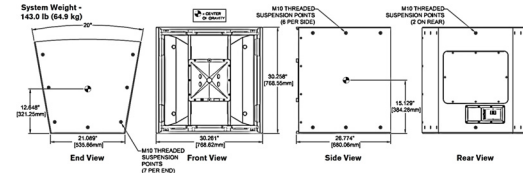

Model	Description	EUR Netto (ex. VAT)	Special EUR Netto	EUR + 20% DDS (incl. VAT)

EV Innovation Loudspeaker Systems Program

EVH Series - Horn Loaded Coaxial Systems

15" 2-Way Fullrange Systems, SMX2151 woofwr & ND2B driver, 500W RMS
for a "D" version with a DH7N 3" HF Driver, please add 370 EUR

NEW EVH-1152S/43-BLK	40° x 30°, EVCOAT, black - SMX / ND2B	1.730,00	2.076,00	EUR
NEW EVH-1152S/64-BLK	60° x 40°, EVCOAT, black - SMX / ND2B	1.730,00	2.076,00	EUR
NEW EVH-1152S/66-BLK	60° x 60°, EVCOAT, black	1.730,00	2.076,00	EUR
NEW EVH-1152S/94-BLK	90° x 40°, EVCOAT, black	1.730,00	2.076,00	EUR
NEW EVH-1152S/96-BLK	90° x 60°, EVCOAT, black	1.730,00	2.076,00	EUR
NEW EVH-1152S/99-BLK	90° x 90°, EVCOAT, black	1.730,00	2.076,00	EUR