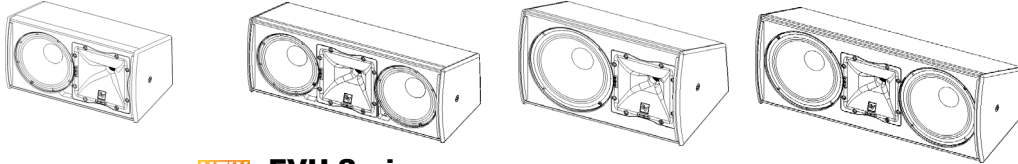

Model	Description	EUR Netto (ex. VAT)	Special EUR Netto	EUR + 20% DDS (incl. VAT)
EVH Series - Accessories				
NEW CDNL4	Dual NL4 cover kit for EVA, EVF & EVH	65,00		78,00 EUR
NEW CSG	Single gland nut cover kit f. EVA, EVF & EVH	45,00		54,00 EUR
NEW CDG	Dual gland nut cover kit f. EVA, EVF & EVH	55,00		66,00 EUR
NEW TK-150	Transformer kit f. EVF & EVH, 150W / 70V	178,00		214,00 EUR
NEW HRK-1B	Horizontal rigging kit f. EVF, black	498,00		598,00 EUR
NEW HRK-2B	Horizontal rigging kit f. EVF to Sub, black	530,00		636,00 EUR
NEW VRK-1B	Vertical rigging kit f. EVF, black	470,00		564,00 EUR
NEW VRK-2B	Vertical rigging kit f. EVF to Sub, black	510,00		612,00 EUR

NEW EVU Series

NEW EVU-1062/95-BLK	6,5" + 1,3" - 2-Way, 160 W, 90° x 50° rotatable, 92 db W/m, 6 hanging points	Black	375,00	450,00 EUR
NEW EVU-1062/95-WHT	6,5" + 1,3" - 2-Way, 160 W, 90° x 50° rotatable, 92 db W/m, 6 hanging points	White	375,00	450,00 EUR
NEW EVU-2062/95-BLK	2 x 6,5" + 1,3" - 2-Way, 300 W, 90° x 50° rotatable, 94 db W/m, 6 hanging points	Black	525,00	630,00 EUR
NEW EVU-2062/95-WHT	2 x 6,5" + 1,3" - 2-Way, 300 W, 90° x 50° rotatable, 94 db W/m, 6 hanging points	White	525,00	630,00 EUR
NEW EVU-1082/95-BLK	8" + 1,3" - 2-Way, 175 W, 90° x 50° rotatable, 95 db W/m, 6 hanging points	Black	450,00	540,00 EUR
NEW EVU-1082/95-WHT	8" + 1,3" - 2-Way, 175 W, 90° x 50° rotatable, 95 db W/m, 6 hanging points	White	450,00	540,00 EUR
NEW EVU-2082/95-BLK	2 x 8" + 1,3" - 2-Way, 350 W, 90° x 50° rotatable, 95 db W/m, 6 hanging points	Black	625,00	750,00 EUR
NEW EVU-2082/95-WHT	2 x 8" + 1,3" - 2-Way, 350 W, 90° x 50° rotatable, 95 db W/m, 6 hanging points	White	625,00	750,00 EUR

EVU Series - Accessories

NEW EVU-TK60	70/100 Volt Transformer kit for EVU		36,00	43,00 EUR
NEW EVU-CDNL4	Dual NL4 Connector Cover Plate for EVU		18,00	22,00 EUR

X-Array Xi-Series

! Xi-1082	1x8" +1" Under Balcony		563,00	676,00 EUR
Xi1122A/85F	1 x 12" + 2", 2-Way, 80°x55°		1.556,00	1.867,00 EUR
! Xi-1123A/106F	1 x 12", 10", 2", tri-biamp, 100° x 60°		2.520,00	3.024,00 EUR
Xi-1152A/64F	2 x 15" + 2", 2-way, 60° x 40°		2.353,00	2.824,00 EUR
Xi-1152A/94F	1 x 15" + 2", 2-way, 90° x 40°		2.353,00	2.824,00 EUR
! Xi-1183A/64F	1 x 18", 12", 2", 3-way, 60° x 40°		5.043,00	6.052,00 EUR
! Xi-2123A/106F	2 x 12", 10", 2", tri-biamp, 100° x 60°		4.025,00	4.830,00 EUR
! Xi-2153A/64F	2 x 15", 12", 2", 3-way, 60° x 40°		4.847,00	5.816,00 EUR
! Xi-1122MHA/64F	1 x 12" hornloaded ND12, 1 x 3" ND6 driver, 60° x 40°, biamp		2.986,00	3.583,00 EUR
! Xi-2122MHA/42F	2 x 12" hornloaded ND12, 2 x 3" ND6 driver, 40° x 20°, biamp		4.414,00	5.297,00 EUR
! Xi-1191AF	1 x 18", Subbass, flying		2.380,00	2.856,00 EUR
! Xi-2181A	2x18" Subbass, non flying		2.637,00	3.164,00 EUR
! Xi-2181AF	2x18" Subbass, flying		2.770,00	3.324,00 EUR
! Xi-DSK	4 Pieces Double Stud Fitting for Xi and FRX		52,00	62,00 EUR
! MB-1082	Mounting Bracket for Xi-1082		31,00	37,00 EUR

Plasma - Powered Concert Sound Systems

P1 L	High Performance Self Powered Active 2-Way Fullrange Cabinet 1xEVX155, 1xND6, 80 x 55°, Built-In 550W/150W Amps, Left Side Cabinet	3.151,00	1.999,00	2.399,00 EUR
P1 R	High Performance Self Powered Active 2-Way Fullrange Cabinet 1xEVX155, 1xND6, 80 x 55°, Built-In 550W/150W Amps, Right Side Cabinet	3.151,00	1.999,00	2.399,00 EUR

Prices do not include the rigging hardware. Each hang requires 2 Xrhg and 2 Xess for the top speaker and each 2 Xrhl and 2 Xesl per flown cabinet.

Monitors

! XW12A	Monitor 12" + 2" 2-Way active (300/75 W) ND6 3" HF driver	1.428,00		1.714,00 EUR
! XW15A	Monitor 15"+2" 2-way-active (600/75 W) ND6 3" HF driver	1.654,00		1.985,00 EUR

Accessories