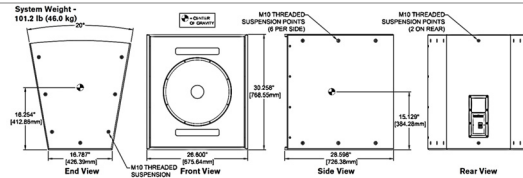

EVF Subwoofer Systems

12" & 15" EVS woofers, 400W RMS

NEW EVF-1121S-BLK	Single EVS12SB, 400W, passive/biamp, EVCOAT, black	793,00	952,00	EUR
NEW EVF-1151S-BLK	Single EVS15S, 400W, passive/biamp, EVCOAT, black	855,00	1.026,00	EUR
NEW EVF-1181S-BLK	Single EVS18S, 400W, passive/biamp, EVCOAT, black	937,00	1.124,00	EUR
! NEW EVF-2121S-BLK	Dual EVS12SB, 800W, passive/biamp, EVCOAT, black	1.300,00	1.560,00	EUR
! NEW EVF-2151D-BLK	Dual DVX3159, 1000W, passive/biamp, EVCOAT, black	1.450,00	1.740,00	EUR