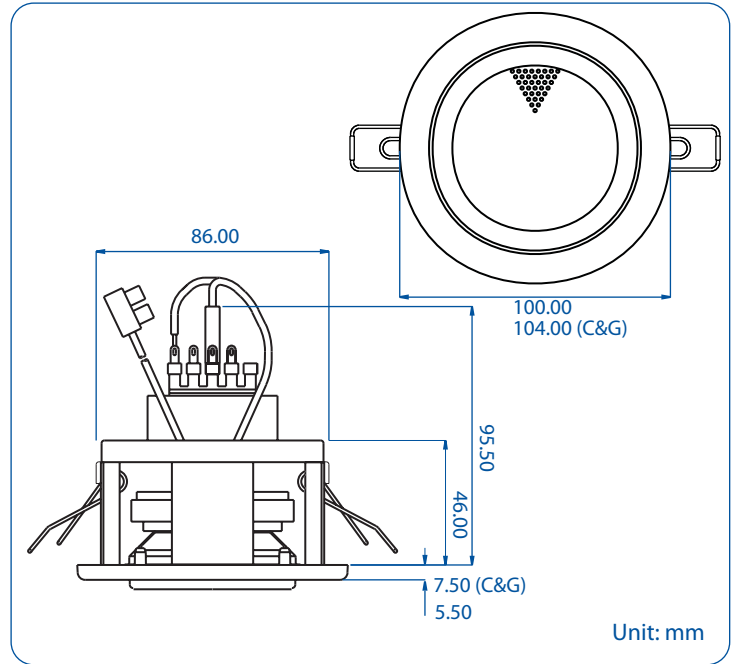

SLC-2060 Series Spotlight Ceiling Loudspeaker

Unit: mm

- 100 Hours Life Tested
- CE Certified (EMC & LVD)
- IP Rated
- Rustproof
- UL94V0
- BS 5839 Part 8
- EASE Data
- RoHS Compliance
- UV Protected
- Withstanding/Insulation Tested

- Designed to look like ceiling spotlights.
- Same size and fixing mechanism as spotlights.
- Remarkable sound quality from small unit.
- 2.5" full range driver unit.
- 100mm diameter grille. Gold & Chrome options have a grille diameter of 104mm.
- Designed for unobtrusive installation.
- Available in four colour options:
 - SLC-2060 --- White
 - SLC-2060B --- Black
 - SLC-2060C --- Chrome
 - SLC-2060G --- Gold

Model No.	SLC-2060	SLC-2060B	SLC-2060C	SLC-2060G
Rated Power (rms)	6W			
Impedance	833 Ω, 1.67kΩ, 3.33kΩ & 6.67kΩ			
Power Taps @ 100V	6W, 3W & 1.5W			
Power Taps @ 70V	6W, 3W, 1.5W & 0.75W			
SPL (1W / 1M)	86 dB			
Max. SPL (Rated 6W / 1M)	93 dB			
Frequency Range (-10dB)	150 Hz ~ 20K Hz			
Dispersion 1K Hz / 4K Hz	200° / 80°			
Ambient Temperature	-30°C ~ +60°C			
Power Selection	Plug			
Material	Baffle: UL94V0 ABS with fibre, Grille: Steel			
Colour / Finish	White (RAL 9016) / Black (RAL 9005) / Chrome / Gold			
Dimensions	100 (3.94) C & G: 104 (4.09) Dia. X 95.5 (3.76) Height mm. (in.)			
Cutout Size	92 (3.62) Dia. mm. (in.)			
Net Weight (ea)	0.55 kgs (1.21 lbs)			
Mounting	Spring			