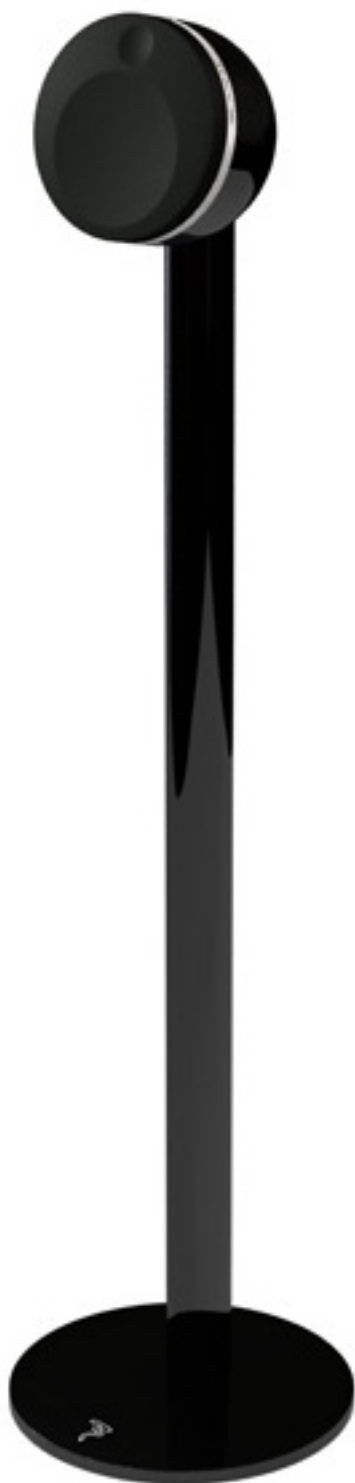

# DÔME STAND

### FEATURES

- ☑ High gloss
- ☑ Heavy base for stability
- ☑ Cable pass-through
- ☑ Aluminum structure
- ☑ Available in pair

Height	33 <sup>7</sup> / <sub>16</sub> " [849mm]
Base (Ø)	9 <sup>7</sup> / <sub>16</sub> " [240mm]
Weight	7.9lbs [3.6kg]