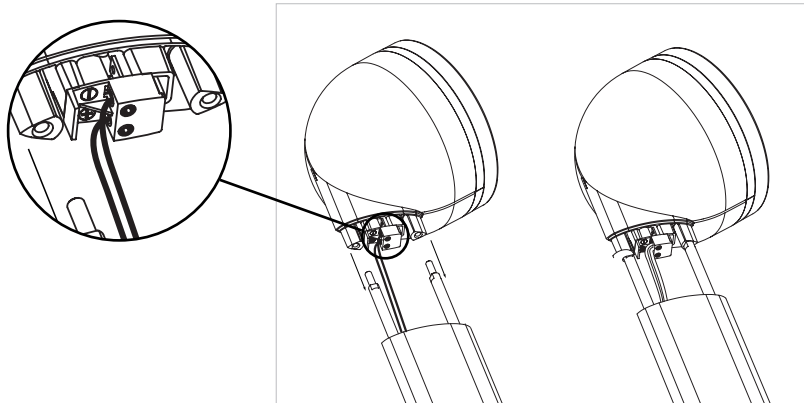

# DÔME STAND

### FEATURES

- ☑ High gloss
- ☑ Heavy base for stability
- ☑ Cable pass-through
- ☑ Aluminum structure
- ☑ Available in pair

Height	33 <sup>7</sup> / <sub>16</sub> " [849mm]
Base (Ø)	9 <sup>7</sup> / <sub>16</sub> " [240mm]
Weight	7.9lbs [3.6kg]