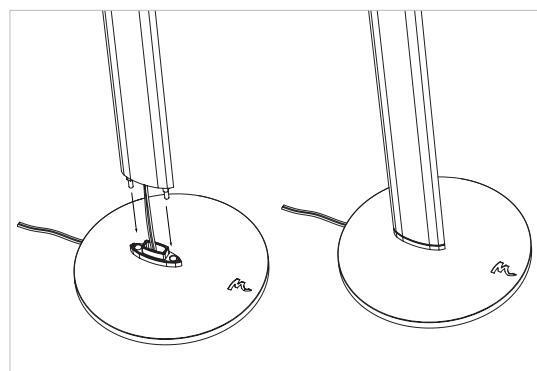

### FEATURES

- ☑ High gloss
- ☑ Heavy base for stability
- ☑ Cable pass-through
- ☑ Aluminum structure
- ☑ Available in pair

Height	33 <sup>7</sup> / <sub>16</sub> " [849mm]
Base (Ø)	9 <sup>7</sup> / <sub>16</sub> " [240mm]
Weight	7.9lbs [3.6kg]