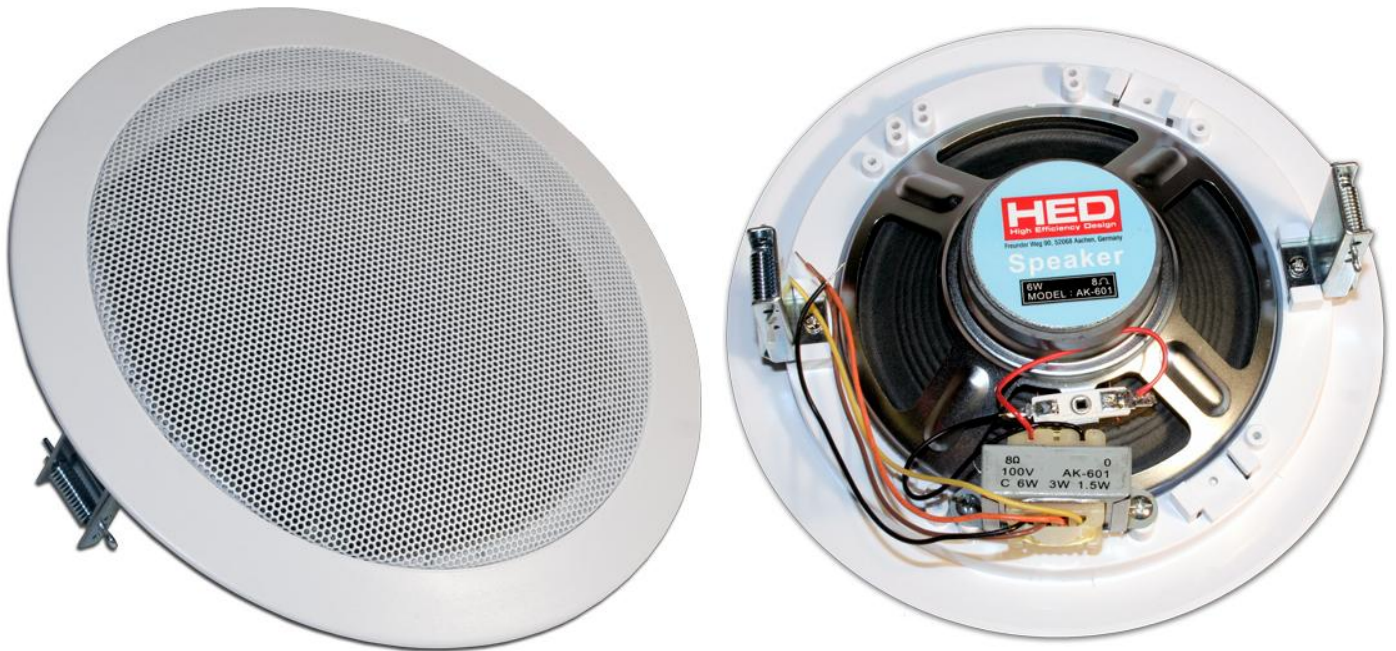

CEILING SPEAKER AK 601

Features:

- Special speaker cone for clear and efficient sound reproduction;
- Powerful active clamp for easy and quick installation;
- ABS body, steel front grill.

Installation:

- Switch the clip in 180° and put the speaker directly into the mounting hole.

Technical Specifications:

- Rated power: 1.5/3/6 W, 100V;
- Sensitivity: 93dB/1W/1m;
- Frequency response: 90Hz – 18 kHz;
- Outer diameter: 215mm;
- Depth: 78mm;
- Mounting hole diameter: 183mm