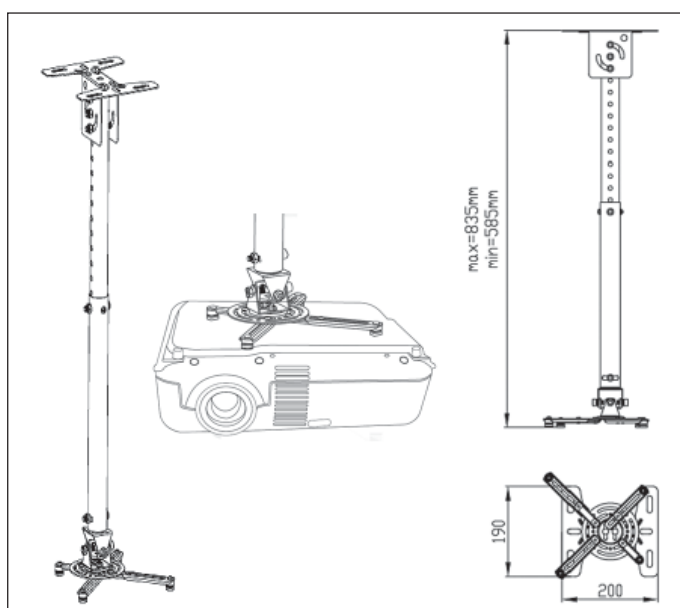

AV815

PROJECTOR CEILING MOUNT

DESCRIPTION

The AV815 Ultimate Universal LCD projector mount is designed for top professional installers who want the most cost effective mounting solution for their projector installation. Designed to fit almost any popular projector under 15kgs (33lbs), the AV815 comes preassembled for quick and easy installation at any location. The new design allows cable management, providing a clean and uncluttered look.

This Robust construction allows the universal LCD Projector mount to be precisely positioned in almost any angle.

FEATURES

- Fast and easy installation
- Ceiling-mount capability
- Adjustable Height
- Extremely flexible design allow to fit almost all popular projectors
- Quick release universal mount for Projector
- 60 degrees Rotate for Projector
- +/- 20 degrees Tilt and Roll for Projector
- Pitching upwards and downward up to 20 degrees
- Cable-routing channel for a clean look
- Cable management
- Adaptable to different projectors

TECHNICAL SPECIFICATION

GROSS WEIGHT: 2.7kg (6 lbs)

GROSS DIMENSION: 420 X 200 X 120 mm |
16.5" x 8" x 5"

EXTENDABLE LENGTH WITH OPTIONAL ROD: 900 mm Ø 38mm & Ø 42mm

LOAD CAPACITY: 15kg (33 lbs)

COLOR OPTION: Black or Silver