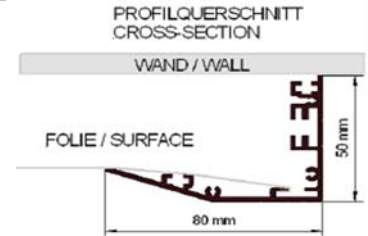

E C P B R	Picture	Model	Description		EUR Netto (ex. VAT)	EUR + 20% DDS (incl. VAT)

Elastic Hooks for Surfaces with Eyelets

Picture	Model	Description	[Kg]			
Y H Y J B	BFE-GSP/S	Elastic hooks, black	0,01	1,25	1,50	EUR
Y H Y J B	BFE-GSP/W	Elastic hooks, white	0,01	1,25	1,50	EUR

Stationary Projection Screens

DECOFRAME - Projection Screen for Wall Mounting

The DECOFRAME gives an elegant and professional appearance to your home cinema, conference room or any other permanent installation. Easily mounted and custom-made in the size of your choice.

A DECOFRAME ensures an absolute level and creaseless projection area with accurate borders. The elastic surface is hooked into the DECOFRAME by special plastic hooks.

Video-Format 4:3
Front Projection

Model				[Kg]		
Y H Y J B BDS-AV160	176 x 136	160 x 120	78"	5,0	370,00	444,00 EUR
Y H Y J B BDS-AV180	196 x 151	180 x 135	88"	7,0	410,00	492,00 EUR
Y H Y J B BDS-AV200	216 x 166	200 x 150	98"	8,0	470,00	564,00 EUR
Y H Y J B BDS-AV240	256 x 196	240 x 180	118"	9,0	570,00	684,00 EUR
Y H Y J B BDS-AV280	296 x 226	280 x 210	138"	10,0	680,00	816,00 EUR
Y H Y J B BDS-AV320	336 x 256	320 x 240	157"	16,0	885,00	1.062,00 EUR
Y H Y J B BDS-AV400	416 x 316	400 x 300	197"	21,0	1.060,00	1.272,00 EUR
Y H Y J B BDS-AV500	516 x 391	500 x 375	246"	32,0	1.730,00	2.076,00 EUR

HDTV Format 16:9
Front Projection

Model				[Kg]		
Y H Y J B BDS-AC160	176 x 106	160 x 90	72"	4,0	330,00	396,00 EUR
Y H Y J B BDS-AC180	196 x 118	180 x 102	81"	6,0	370,00	444,00 EUR
Y H Y J B BDS-AC200	216 x 129	200 x 113	90"	7,0	420,00	504,00 EUR
Y H Y J B BDS-AC240	256 x 151	240 x 135	108"	8,0	500,00	600,00 EUR
Y H Y J B BDS-AC280	296 x 174	280 x 158	127"	9,0	600,00	720,00 EUR
Y H Y J B BDS-AC320	336 x 196	320 x 180	145"	15,0	745,00	894,00 EUR
Y H Y J B BDS-AC400	416 x 241	400 x 225	181"	17,0	870,00	1.044,00 EUR
Y H Y J B BDS-AC500	516 x 297	500 x 281	226"	25,0	1.270,00	1.524,00 EUR

DECOFRAMEs from a width of 300 cm are supplied with one middle strut.
DECOFRAMEs from a width of 500 cm are supplied with two middle struts.
DECOFRAMEs from a height of 350 cm are supplied with a horizontal cross-bracing.

System INLINE-PLANA

INLINE Roll-Up screen in a white (RAL9010) powder coated casing made of extruded aluminium profiles.

Projection surface PLANA is a coated glass-fiber fabric, matt-white, gain 1.0.

Shipment incl. INLINE-mounting bracket for wall or ceiling mounting.

This projection screen is produced according to the following safety and manufacturing regulations:

DIN 19045, DIN 4102 Part 1, OENORM A 2115

INLINE-PLANA with Motor Drive

INLINE Roll-Up screens are equipped with fast and noiseless tube motors (230 V), with electromagnetically released disk brakes and overtemperature protection.

Model			Description	Casing Dimensions	[Kg] neto		
Format 1:1							
Y H Y J B BIM-PQ160	160x160cm	89"	INLINE-Motor Plana, 1:1	SK 9x8.5cm	11,0	420,00	504,00 EUR
Y H Y J B BIM-PQ180	180x180cm	100"	INLINE-Motor Plana, 1:1	SK 9x8.5cm	12,0	480,00	576,00 EUR
Y H Y J B BIM-PQ200	200x200cm	111"	INLINE-Motor Plana, 1:1	SK 9x8.5cm	13,0	540,00	648,00 EUR
Y H Y J B BIM-PQ220	220x220cm	122"	INLINE-Motor Plana, 1:1	SK 9x8.5cm	14,0	600,00	720,00 EUR
Y H Y J B BIM-PQ240	240x240cm	134"	INLINE-Motor Plana, 1:1	SK 9x8.5cm	15,0	670,00	804,00 EUR