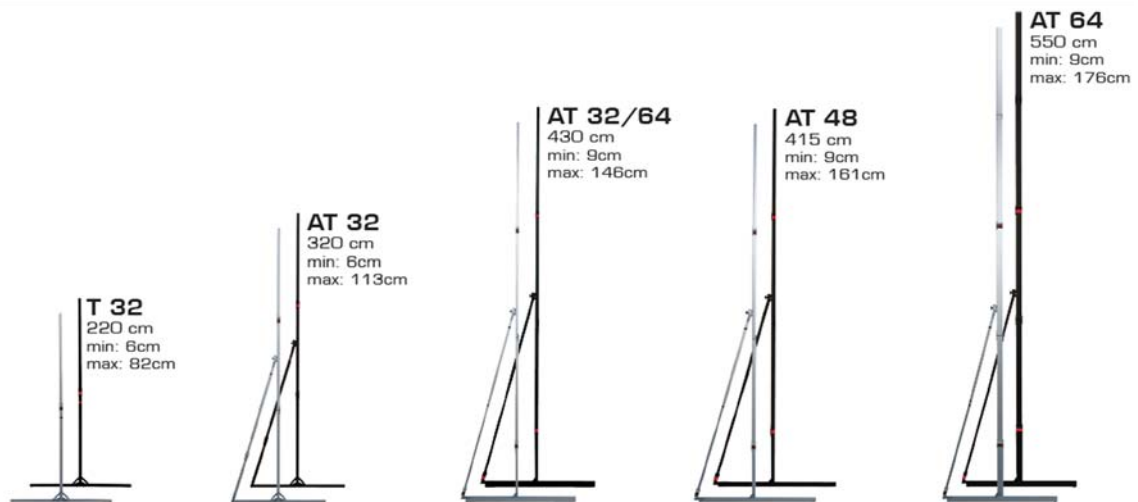

E C P B R	Picture	Model	Description	EUR Netto (ex. VAT)	EUR + 20% DDS (incl. VAT)

Mobile Projection Screens

Foldable Legs

Picture	Model	Description	[Kg]		
Y H Y J B	BFZ-FST/T/E	T32-Legs, spare part price	5,0	120,00	144,00 EUR
Y H Y J B	BFZ-FST/AT	AT 32-Legs	10,0	270,00	324,00 EUR
Y H Y J B	BFZ-FST/AT3264	AT 32/64-Legs	12,0	350,00	420,00 EUR
Y H Y J B	BFZ-FST/AT48	AT 48-Legs	15,0	400,00	480,00 EUR
Y H Y J B	BFZ-FST/AT64	AT 64-Legs	19,0	600,00	720,00 EUR

Foldable Legs - black anodized

Y H Y J B	BFZ-FST/B/T/E	T32-Legs, spare part price	5,0	140,00	168,00 EUR
Y H Y J B	BFZ-FST/B/AT	AT 32-Legs	10,0	310,00	372,00 EUR
Y H Y J B	BFZ-FST/B/AT3264	AT 32/64-Legs	12,0	400,00	480,00 EUR
Y H Y J B	BFZ-FST/B/AT48	AT 48-Legs	15,0	460,00	552,00 EUR
Y H Y J B	BFZ-FST/B/AT64	AT 64-Legs	19,0	690,00	828,00 EUR

System MONOBLOX 32 and VARIO 32 are shipped with T-Legs as standard.

System MONOBLOX 64 and VARIO 64 are shipped with AT32/64-Legs as standard.

To achieve higher stability for larger screen sizes or a high screen setup we recommend:

AT 32 for MONOBLOX 32 and VARIO 32 and AT 48 or AT 64 for MONOBLOX 64 and VARIO 64.

Leg supports have a telescopic element that is secured with two wing screws.

Set-up heights are points of reference and have to be adapted in accordance with the screen size and ambient conditions.

min: minimum height of the bottom edge of the frame

max: maximum height of the bottom edge of the frame without additional safeguarding

Set-up height based on absolute vertical erection without additional force effects (e.g.: wind, air condition draught,...)

Picture	Model	Description	[Kg]		
Clamps for VARIO 32 and VARIO 64					
Y H Y J B	BVZ-KH/32/32	Mobile Screen Fixing Clamp S32/S32 Frame-S32 /Leg-S32	0,1	25,00	30,00 EUR
Y H Y J B	BVZ-KH/64/32	Mobile Screen Fixing Clamp S64/S32 Frame-S64 /Leg-S32	0,1	25,00	30,00 EUR
Y H Y J B	BVZ-KH/64/48	Mobile Screen Fixing Clamp S64/S48 Frame-S64 /Leg-S48	0,1	25,00	30,00 EUR
Y H Y J B	BVZ-KH/64/64	Mobile Screen Fixing Clamp S64/S64 Frame-S64 /Leg-S64	0,1	25,00	30,00 EUR

Flying Screen - Suspension Points for MONOBLOX und VARIO

Y H Y J B	BFZ-MOD-AH	Suspension Points with Eye Bolts M8 - 1 piece	n/a	10,00	12,00 EUR

Screw Connection for VARIO 32 and VARIO 64

Y H Y J B	BVZ-MOD/VS	Vario Screw Connection - 1 piece	n/a	9,00	11,00 EUR